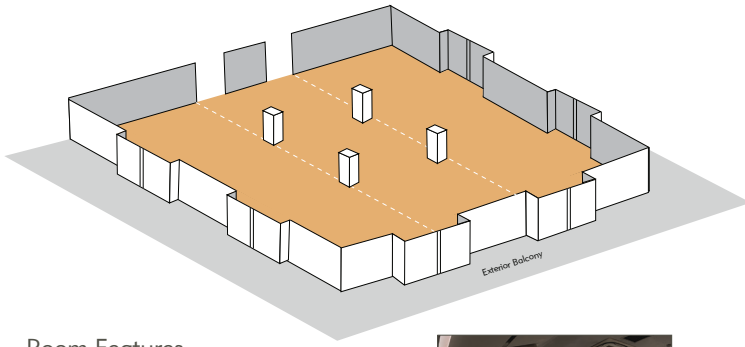

AMBASSADOR SUITE

Room Features

- Room can split into 3 separate areas
- Large LCD screens for laptop presentation
- Free wireless broadband internet access
- Fully air conditioned
- Single serve coffee machines available
- Natural daylight

Room Dimensions

| Area (m) | Length (m) | Width (m) |
|----------|------------|-----------|
| 325 | 25 | 13 |

Room Set-up Options

| Theatre | Class Room | UShape | Dinner | Board Room |
|---------|------------|--------|--------|------------|
| 300 | 100 | 60 | 300 | 60 |

DIPLOMAT SUITE

Room Features

- Large LCD screens for laptop presentation
- Free wireless broadband internet access
- Fully air conditioned
- Single serve coffee machines available
- Natural daylight

Room Dimensions

LINKS SUITE

Room Features

- Large LCD screens for laptop presentation
- Free wireless broadband internet access
- Fully air conditioned
- Single serve coffee machines available
- Natural daylight

Room Dimensions