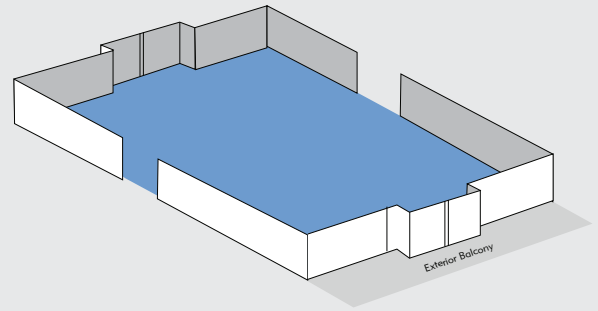

AMBASSADOR SUITE

Room Features

- Room can split into 3 separate areas
- Large LCD screens for laptop presentation
- Free wireless broadband internet access
- Fully air conditioned
- Single serve coffee machines available
- Natural daylight

Room Dimensions

| Area (m) | Length (m) | Width (m) |
|----------|------------|-----------|
| 325 | 25 | 13 |

Room Set-up Options

| Theatre | Class Room | UShape | Dinner | Board Room |
|---------|------------|--------|--------|------------|
| 300 | 100 | 60 | 300 | 60 |

DIPLOMAT SUITE

Room Features

- Large LCD screens for laptop presentation
- Free wireless broadband internet access
- Fully air conditioned
- Single serve coffee machines available
- Natural daylight

Room Dimensions