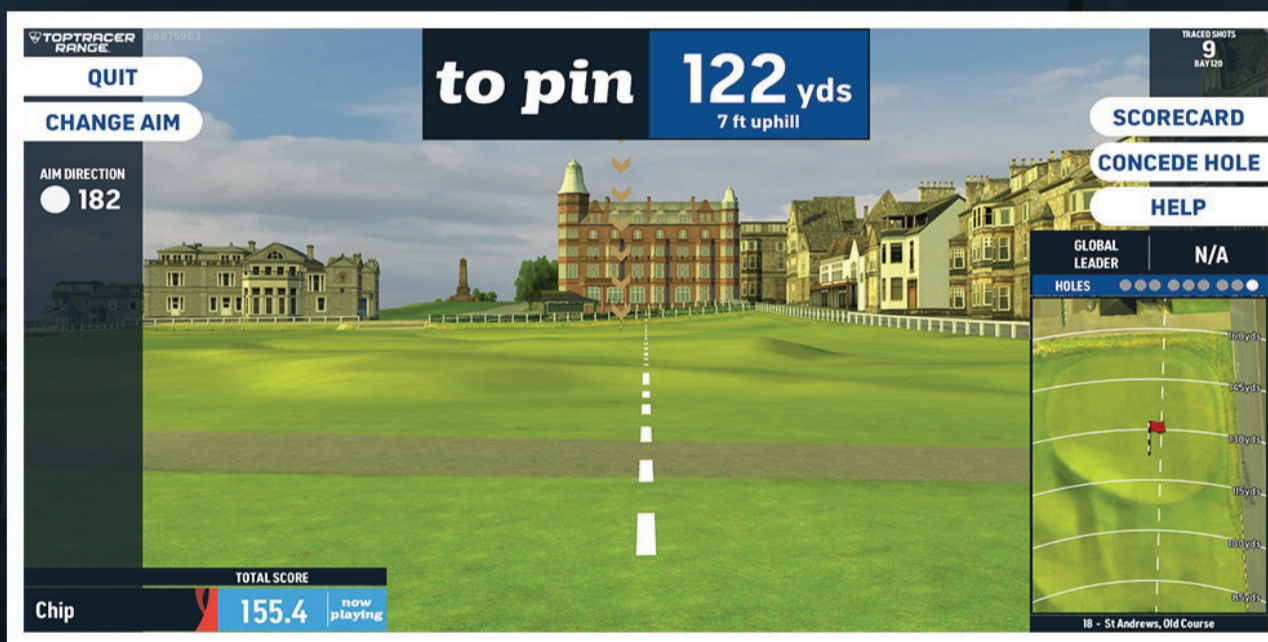

FORMBY HALL

GOLF RESORT & SPA

PGA® Golf Academy

FORMBY HALL
GOLF RESORT,
FORMBY

**TOPTRACER
RANGE™**

APRIL TOPTRACER CHALLENGE

PLAY ST ANDREWS IN APPROACH CHALLENGE

Try The 9-hole Approach Challenge on the Old Course at St. Andrews. The challenge is open to all ages and abilities. Don't forget to sign in with your Toptracer App to take part!

1ST PRIZE – CALLAWAY JAWS RAW WEDGE RRP £159.00
2ND PRIZE - £50 TOPTRACER RANGE CARD AT FORMBY HALL

Don't forget – we are now including unlimited bay time for all players.