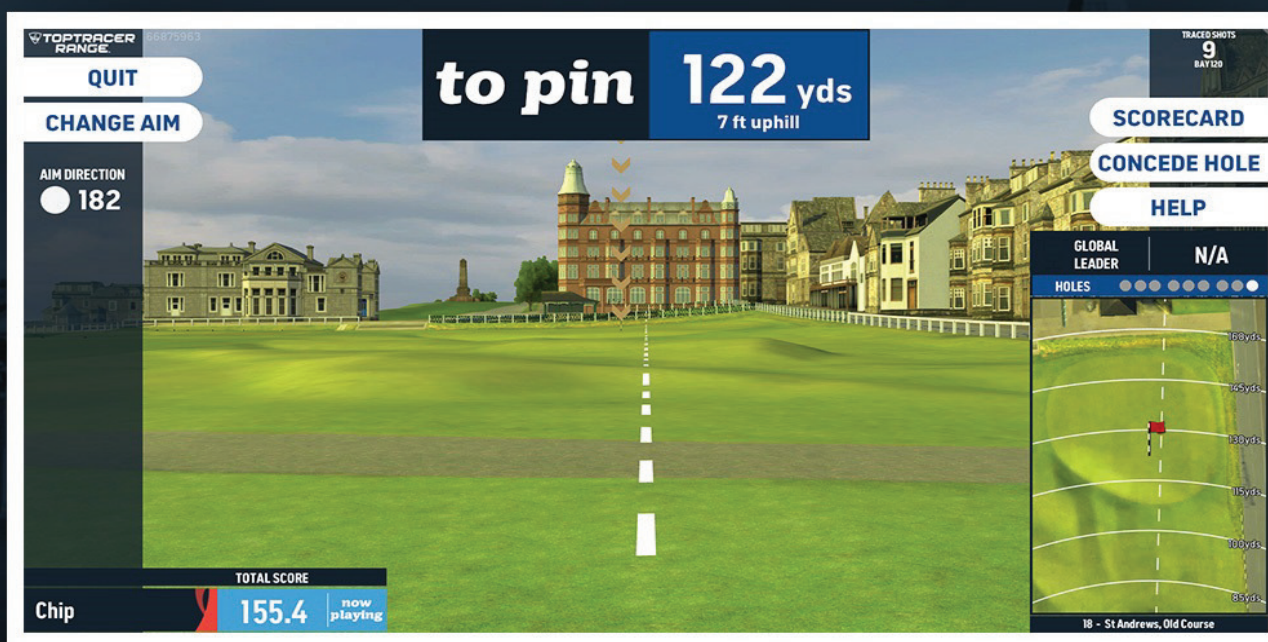

FORMBY HALL

GOLF RESORT & SPA

PGA Golf Academy

FORMBY HALL
GOLF RESORT,
FORMBY

TOPTRACER RANGE™

APRIL TOPTRACER CHALLENGE

PLAY ST ANDREWS IN APPROACH CHALLENGE

Try The 9-hole Approach Challenge on the Old Course at St. Andrews. The challenge is open to all ages and abilities. Don't forget to sign in with your Toptracer App to take part!

1ST PRIZE – CALLAWAY JAWS RAW WEDGE RRP £159.00
2ND PRIZE - £50 TOPTRACER RANGE CARD AT FORMBY HALL

Don't forget – we are now including unlimited bay time for all players.