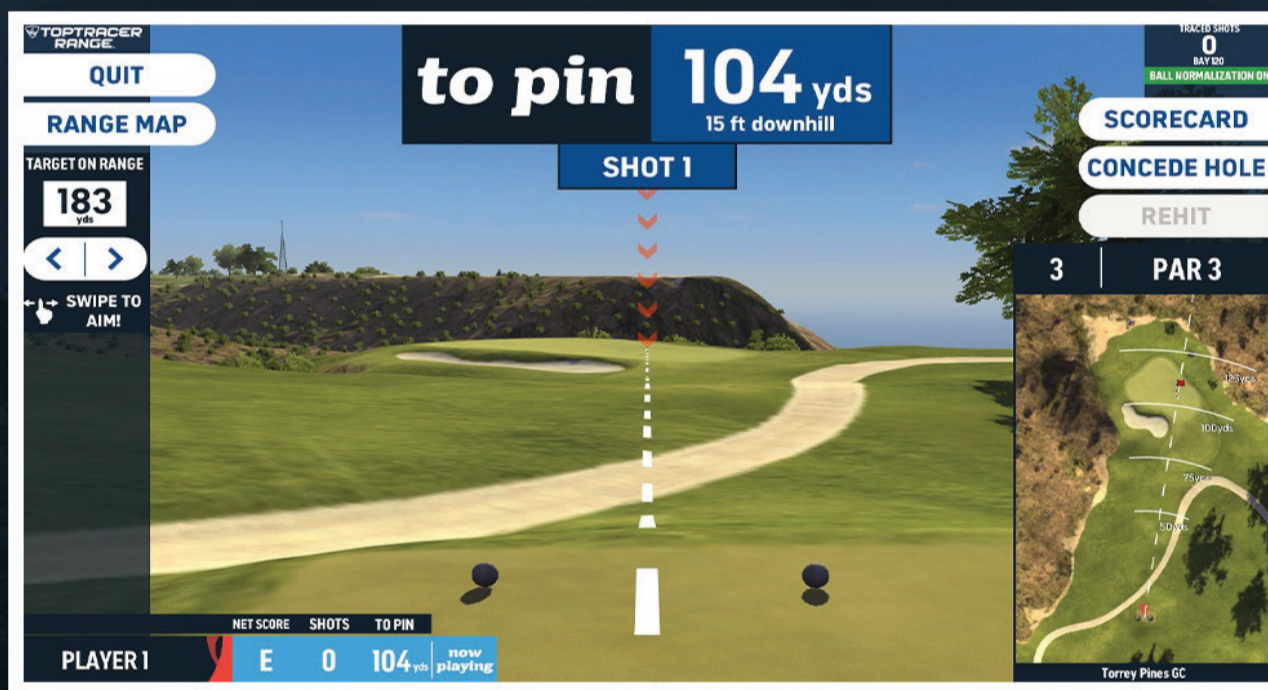

FORMBY HALL

GOLF RESORT & SPA

PGA Golf Academy

FORMBY HALL
GOLF RESORT,
FORMBY

TOPTRACER
RANGE™

MAY TOPTRACER CHALLENGE

PLAY THE 3RD AT TORREY PINES
IN CLOSEST TO PIN

Try the Closest to The Pin Challenge on the 3rd Hole at Torrey Pines. The challenge is open to all ages and abilities. Don't forget to sign in with your Toptracer App to take part!

1ST PRIZE – ODYSSEY A.I. ONE MODEL 7 PUTTER RRP £249.00

2ND PRIZE – £50 TOPTRACER RANGE CARD AT FORMBY HALL

Don't forget – we are now including unlimited bay time for all players.